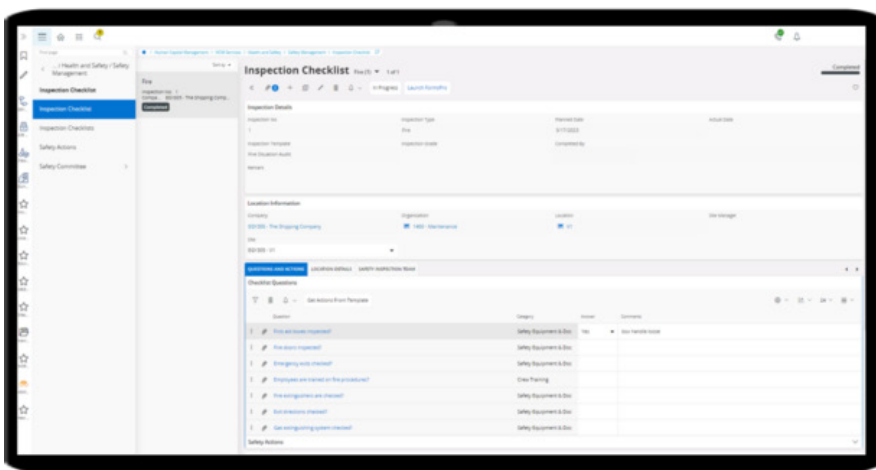

Cost Savings:

The no-coding-required mobile forms platform allows you to create and manage forms and lower your IT or specialized developer needs.

The combination of IFS Cloud or IFS FSM and FormsPro is a powerful solution for organizations looking to enhance their IFS capabilities. With its range of advanced features and benefits, FormsPro can help your business optimize workflow processes, improve collaboration, and make data-driven decisions. Invest in FormsPro today and unlock the full potential of your IFS Cloud or IFS FSM platform.

IFS CLOUD - AURENA