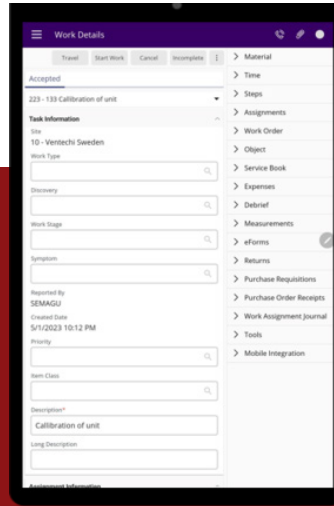

FormsPro is a powerful mobile forms platform designed to provide a seamless app experience when connected to either IFS Cloud and MWO, or FSM and FSM Mobile. This solution is ideal for enterprise organizations looking to digitize simple to complex operational forms, improve efficiency, data capture, safety and data-drive business decisions.

### No Coding Required:

The Form and Report Builder in FormsPro provides a user-friendly interface that allows anyone, regardless of their technical background, to create, manage, and easily deploy smart digital forms. This simplifies the form creation process, lowers IT resource dependency and allows your team to focus on more critical tasks.

### Conditional Logic:

Conditional logic streamlines and provides the opportunity to consolidate forms by dynamically displaying or hiding fields based on user input. This feature ensures that users only see relevant fields, reducing form complexity and improving the overall user experience.