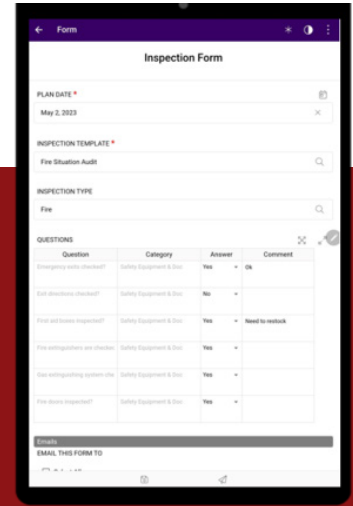

FORMSPRO FORM

No Coding Required:

The Form and Report Builder in FormsPro provides a user-friendly interface that allows anyone, regardless of their technical background, to create, manage, and easily deploy smart digital forms. This simplifies the form creation process, lowers IT resource dependency and allows your team to focus on more critical tasks.

Conditional Logic:

Conditional logic streamlines and provides the opportunity to consolidate forms by dynamically displaying or hiding fields based on user input. This feature ensures that users only see relevant fields, reducing form complexity and improving the overall user experience.

Custom Workflow and Processes:

Create forms tailored to your organization's specific workflow and processes. This enables your team to automate the review, edit and approval of specific forms during the submission process leading to increased accuracy, efficiency and lowering of administrative support time.

Data Sharing:

Maintain IFS Solutions as the system of record for data by automatically populating forms from IFS back-office and mobile solutions. Submitted form data, reports and images are also maintained in IFS solutions.

Powerful Reporting:

FormsPro built-in Advanced Reports provides robust reporting capabilities, giving your organization the ability to create one-to-many reports from a single form submission. Create customer facing, internal, and external reports for all your reporting needs.

Enterprise Features:

- Single Sign On (SSO)
- Integration Mapping
- Data Validations
- Multi-Environment / Form Deployment
- Version Control